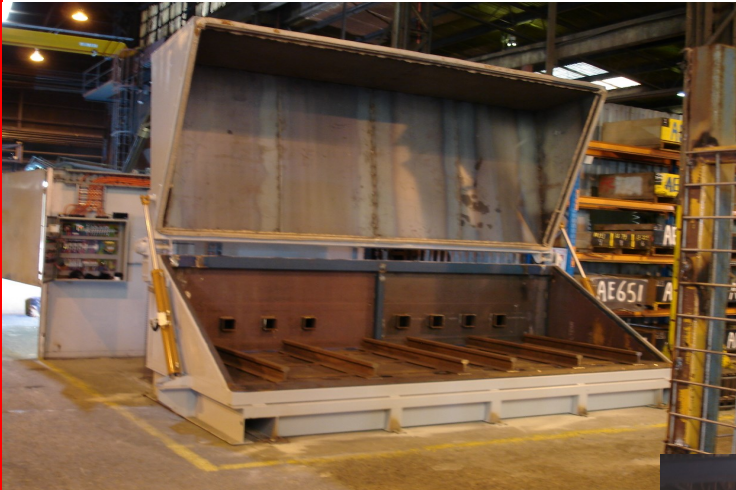

HCS Industrial Melbourne

Bogie Hearth Furnaces.

Top Hat Furnaces.

Ladle Pre-heaters.

Dry-out Rigs.

Incinerators & Cremators.

Burner upgrades.

Energy & Safety Audits.

Breakdown Service.

Licensed Type B personnel.

Design, Installation & Commissioning of Industrial Ovens & Dryers to suit any process.

Uniformity of $\pm 5^{\circ}\text{C}$ standard over entire range.

Electric or gas options are available.

Batch or continuous ovens—all units are custom built to suit your needs.

Contact us for your oven requirements.

16/5 Samantha Ct
Knoxfield 3180
Victoria Australia

Phone: +61 417 137 587

Fax: +61 3 9763 5656

E-mail: tim@hcsindustrial.com.au

Specialists in providing Industrial Combustion Engineering solutions;
Design Installation & Fabrication of Industrial Furnaces & Ovens; and Process Control Solutions.